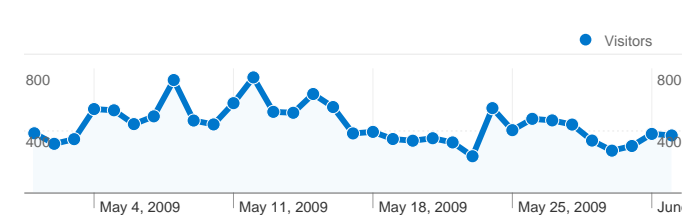

Site Usage

19,206 Visits

33.98% Bounce Rate

170,970 Pageviews

00:05:54 Avg. Time on Site

8.90 Pages/Visit

41.89% % New Visits

Visitors Overview

Visitors
9,273

Map Overlay world

Traffic Sources Overview

- **Referring Sites**
8,584.00 (44.69%)
- **Direct Traffic**
5,424.00 (28.24%)
- **Search Engines**
5,198.00 (27.06%)

Content Overview

Pages	Pageviews	% Pageviews
/	25,899	15.15%
/profile/EricBaeten	3,277	1.92%
/profiles/members/	2,494	1.46%
/photo	2,385	1.39%
/forum	2,149	1.26%

9,273 people visited this site

19,206 Visits

9,273 Absolute Unique Visitors

170,970 Pageviews

8.90 Average Pageviews

00:05:54 Time on Site

33.98% Bounce Rate

41.89% New Visits

Pages on this site were viewed a total of 170,970 times

 170,970 Pageviews

 114,754 Unique Views

 33.98% Bounce Rate

Top Content

Pages	Pageviews	% Pageviews
/	25,899	15.15%
/profile/EricBaeten	3,277	1.92%
/profiles/members/	2,494	1.46%
/photo	2,385	1.39%
/forum	2,149	1.26%