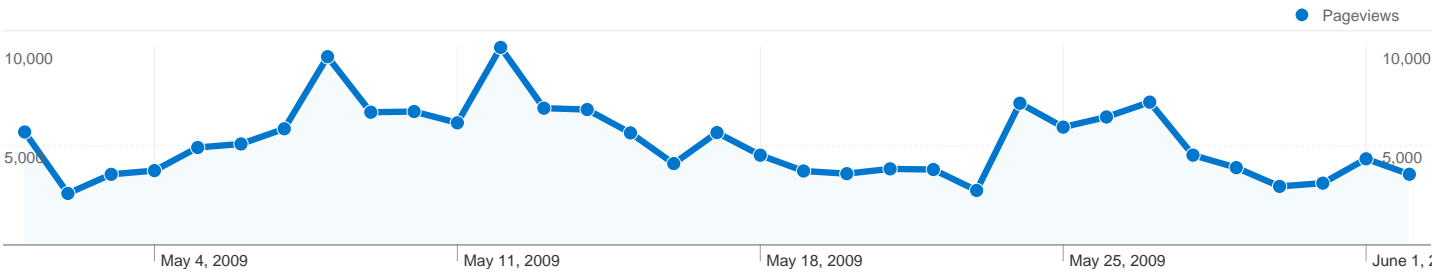

9,273 people visited this site

19,206 Visits

9,273 Absolute Unique Visitors

170,970 Pageviews

8.90 Average Pageviews

00:05:54 Time on Site

33.98% Bounce Rate

41.89% New Visits

Netherlands	46	3.24	00:01:58	97.83%	41.30%
					1 - 10 of 111

Pages on this site were viewed a total of 170,970 times

 170,970 Pageviews

 114,754 Unique Views

 33.98% Bounce Rate

Top Content

Pages	Pageviews	% Pageviews
/	25,899	15.15%
/profile/EricBaeten	3,277	1.92%
/profiles/members/	2,494	1.46%
/photo	2,385	1.39%
/forum	2,149	1.26%

Pages on this site were viewed a total of 170,970 times

 170,970 Pageviews

 114,754 Unique Views

 33.98% Bounce Rate

Top Content

Pages	Pageviews	% Pageviews
/	25,899	15.15%
/profile/EricBaeten	3,277	1.92%
/profiles/members/	2,494	1.46%
/photo	2,385	1.39%
/forum	2,149	1.26%

17,332 pages were viewed a total of 170,970 times

Content Performance

Pageviews 170,970 % of Site Total: 100.00%	Unique Pageviews 114,754 % of Site Total: 100.00%	Avg. Time on Page 00:00:45 Site Avg: 00:00:45 (0.00%)	Bounce Rate 33.98% Site Avg: 33.98% (0.00%)	% Exit 11.23% Site Avg: 11.23% (0.00%)	\$ Index \$0.00 Site Avg: \$0.00 (0.00%)
---	--	--	--	---	---