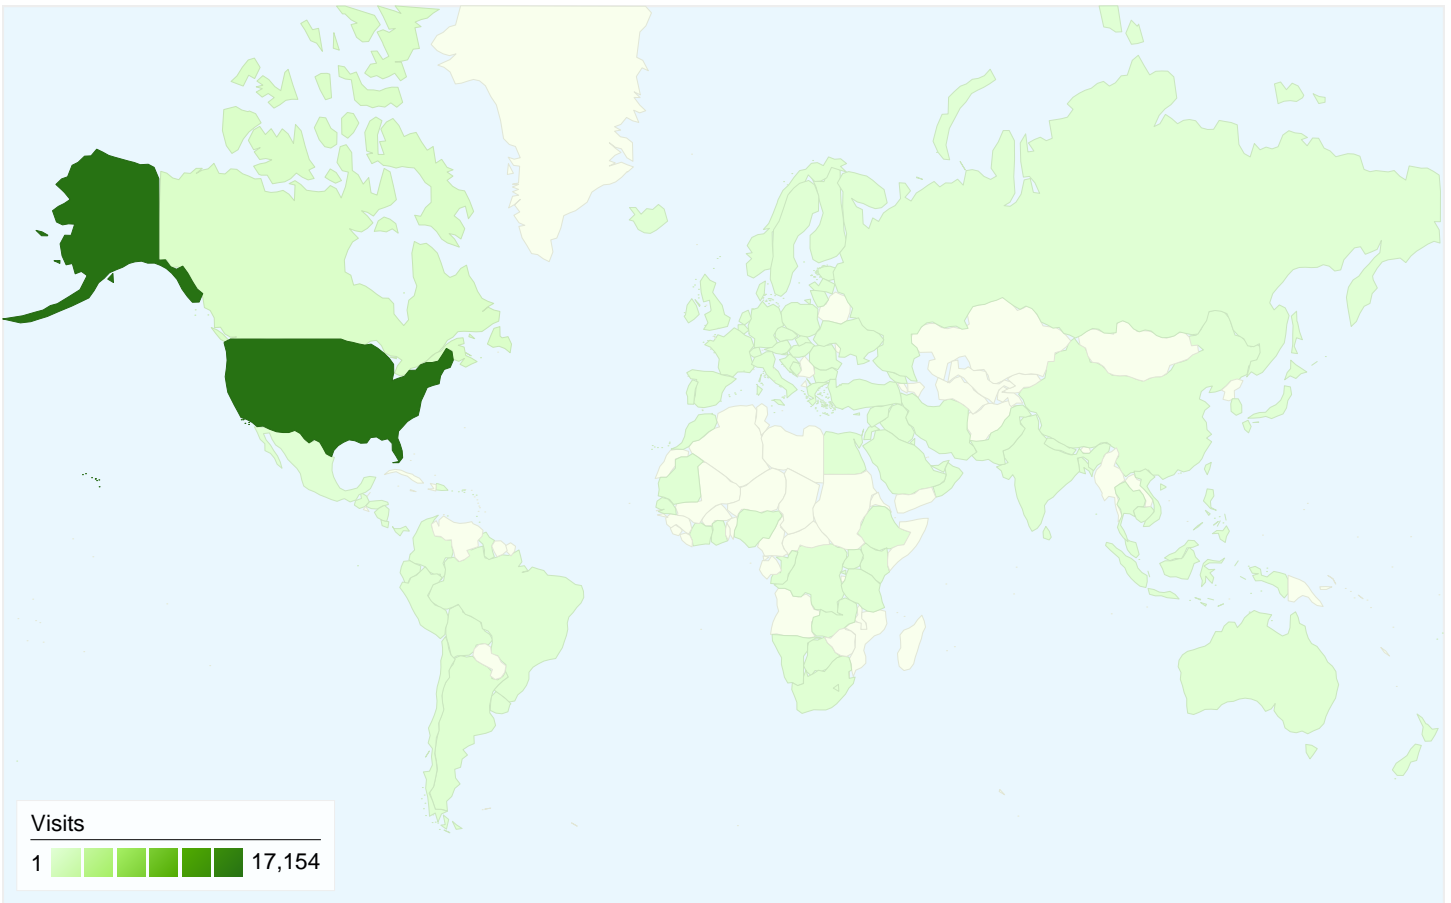

Visitors
9,273

Map Overlay world

Traffic Sources Overview

- **Referring Sites**
8,584.00 (44.69%)
- **Direct Traffic**
5,424.00 (28.24%)
- **Search Engines**
5,198.00 (27.06%)

Content Overview

Pages	Pageviews	% Pageviews
/	25,899	15.15%
/profile/EricBaeten	3,277	1.92%
/profiles/members/	2,494	1.46%
/photo	2,385	1.39%
/forum	2,149	1.26%

9,273 people visited this site

19,206 Visits

9,273 Absolute Unique Visitors

170,970 Pageviews

8.90 Average Pageviews

00:05:54 Time on Site

33.98% Bounce Rate

41.89% New Visits

All traffic sources sent a total of 19,206 visits

28.24% Direct Traffic

44.69% Referring Sites

27.06% Search Engines

- **Referring Sites**
8,584.00 (44.69%)
- **Direct Traffic**
5,424.00 (28.24%)
- **Search Engines**
5,198.00 (27.06%)

19,206 visits came from 111 countries/territories

Site Usage						
Visits	Pages/Visit	Avg. Time on Site	% New Visits	Bounce Rate		
19,206 % of Site Total: 100.00%	8.90 Site Avg: 8.90 (0.00%)	00:05:54 Site Avg: 00:05:54 (0.00%)	41.92% Site Avg: 41.89% (0.09%)	33.98% Site Avg: 33.98% (0.00%)		
Country/Territory	Visits	Pages/Visit	Avg. Time on Site	% New Visits	Bounce Rate	
United States	17,154	9.14	00:06:06	38.61%	32.75%	
Canada	570	5.49	00:03:10	72.28%	51.05%	
Argentina	127	5.06	00:02:49	12.60%	18.11%	
United Kingdom	124	3.40	00:01:29	92.74%	54.84%	
Germany	101	6.92	00:01:37	71.29%	43.56%	
South Africa	76	12.08	00:21:39	30.26%	21.05%	
Spain	74	6.43	00:05:57	25.68%	41.89%	
Australia	66	2.85	00:02:50	86.36%	53.03%	
France	60	5.03	00:02:06	80.00%	48.33%	