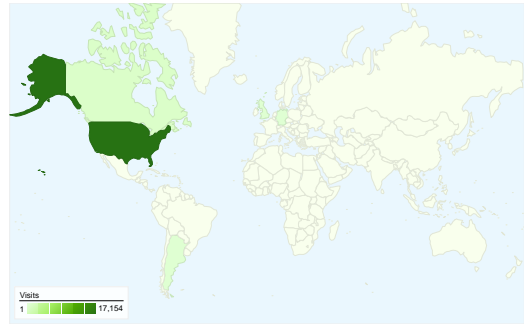

Site Usage

19,206 Visits

33.98% Bounce Rate

170,970 Pageviews

00:05:54 Avg. Time on Site

8.90 Pages/Visit

41.89% % New Visits

Visitors Overview

Visitors
9,273

Map Overlay world

Traffic Sources Overview

- **Referring Sites**
8,584.00 (44.69%)
- **Direct Traffic**
5,424.00 (28.24%)
- **Search Engines**
5,198.00 (27.06%)

Content Overview

Pages	Pageviews	% Pageviews
/	25,899	15.15%
/profile/EricBaeten	3,277	1.92%
/profiles/members/	2,494	1.46%
/photo	2,385	1.39%
/forum	2,149	1.26%

All traffic sources sent a total of 19,206 visits

28.24% Direct Traffic

44.69% Referring Sites

27.06% Search Engines

- **Referring Sites**
8,584.00 (44.69%)
- **Direct Traffic**
5,424.00 (28.24%)
- **Search Engines**
5,198.00 (27.06%)

19,206 visits came from 111 countries/territories

Site Usage						
Visits	Pages/Visit	Avg. Time on Site	% New Visits	Bounce Rate		
19,206 % of Site Total: 100.00%	8.90 Site Avg: 8.90 (0.00%)	00:05:54 Site Avg: 00:05:54 (0.00%)	41.92% Site Avg: 41.89% (0.09%)	33.98% Site Avg: 33.98% (0.00%)		
Country/Territory	Visits	Pages/Visit	Avg. Time on Site	% New Visits	Bounce Rate	
United States	17,154	9.14	00:06:06	38.61%	32.75%	
Canada	570	5.49	00:03:10	72.28%	51.05%	
Argentina	127	5.06	00:02:49	12.60%	18.11%	
United Kingdom	124	3.40	00:01:29	92.74%	54.84%	
Germany	101	6.92	00:01:37	71.29%	43.56%	
South Africa	76	12.08	00:21:39	30.26%	21.05%	
Spain	74	6.43	00:05:57	25.68%	41.89%	
Australia	66	2.85	00:02:50	86.36%	53.03%	
France	60	5.03	00:02:06	80.00%	48.33%	