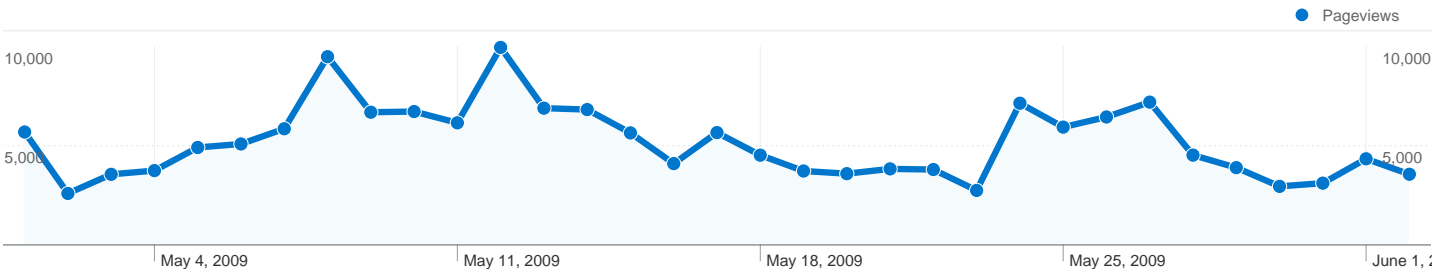

9,273 people visited this site

19,206 Visits

9,273 Absolute Unique Visitors

170,970 Pageviews

8.90 Average Pageviews

00:05:54 Time on Site

33.98% Bounce Rate

41.89% New Visits

19,206 visits came from 111 countries/territories

Site Usage						
Visits	Pages/Visit	Avg. Time on Site	% New Visits	Bounce Rate		
19,206 % of Site Total: 100.00%	8.90 Site Avg: 8.90 (0.00%)	00:05:54 Site Avg: 00:05:54 (0.00%)	41.92% Site Avg: 41.89% (0.09%)	33.98% Site Avg: 33.98% (0.00%)		
Country/Territory	Visits	Pages/Visit	Avg. Time on Site	% New Visits	Bounce Rate	
United States	17,154	9.14	00:06:06	38.61%	32.75%	
Canada	570	5.49	00:03:10	72.28%	51.05%	
Argentina	127	5.06	00:02:49	12.60%	18.11%	
United Kingdom	124	3.40	00:01:29	92.74%	54.84%	
Germany	101	6.92	00:01:37	71.29%	43.56%	
South Africa	76	12.08	00:21:39	30.26%	21.05%	
Spain	74	6.43	00:05:57	25.68%	41.89%	
Australia	66	2.85	00:02:50	86.36%	53.03%	
France	60	5.03	00:02:06	80.00%	48.33%	

Netherlands	46	3.24	00:01:58	97.83%	41.30%
					1 - 10 of 111

Pages on this site were viewed a total of 170,970 times

 170,970 Pageviews

 114,754 Unique Views

 33.98% Bounce Rate

Top Content

Pages	Pageviews	% Pageviews
/	25,899	15.15%
/profile/EricBaeten	3,277	1.92%
/profiles/members/	2,494	1.46%
/photo	2,385	1.39%
/forum	2,149	1.26%

Pages on this site were viewed a total of 170,970 times

 170,970 Pageviews

 114,754 Unique Views

 33.98% Bounce Rate

Top Content

Pages	Pageviews	% Pageviews
/	25,899	15.15%
/profile/EricBaeten	3,277	1.92%
/profiles/members/	2,494	1.46%
/photo	2,385	1.39%
/forum	2,149	1.26%