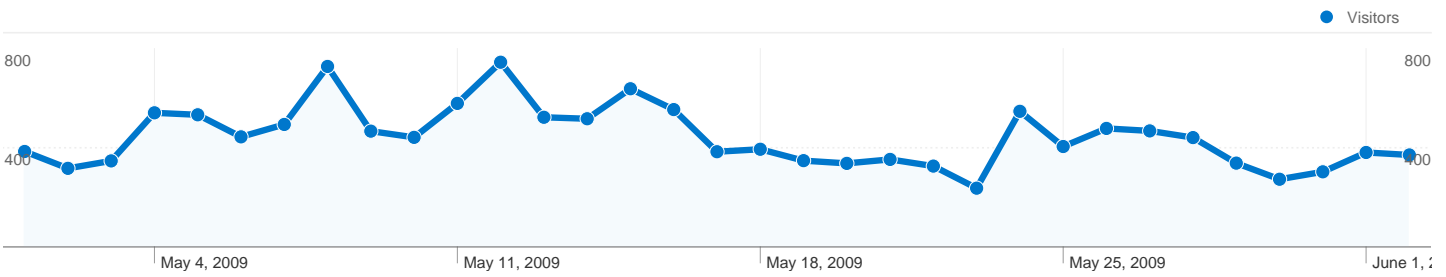

Site Usage

19,206 Visits

33.98% Bounce Rate

170,970 Pageviews

00:05:54 Avg. Time on Site

8.90 Pages/Visit

41.89% % New Visits

Visitors Overview

Visitors
9,273

Map Overlay world

Traffic Sources Overview

- **Referring Sites**
8,584.00 (44.69%)
- **Direct Traffic**
5,424.00 (28.24%)
- **Search Engines**
5,198.00 (27.06%)

Content Overview

Pages	Pageviews	% Pageviews
/	25,899	15.15%
/profile/EricBaeten	3,277	1.92%
/profiles/members/	2,494	1.46%
/photo	2,385	1.39%
/forum	2,149	1.26%

Content Overview		
Pages	Pageviews	% Pageviews
/	25,899	15.15%
/profile/EricBaeten	3,277	1.92%
/profiles/members/	2,494	1.46%
/photo	2,385	1.39%
/forum	2,149	1.26%

Top Content		
Page	Pageviews	% visits
/	25,899	15.15%
/profile/EricBaeten	3,277	1.92%
/profiles/members/	2,494	1.46%
/photo	2,385	1.39%
/forum	2,149	1.26%

9,273 people visited this site

19,206 Visits

9,273 Absolute Unique Visitors

170,970 Pageviews

8.90 Average Pageviews

00:05:54 Time on Site

33.98% Bounce Rate

41.89% New Visits