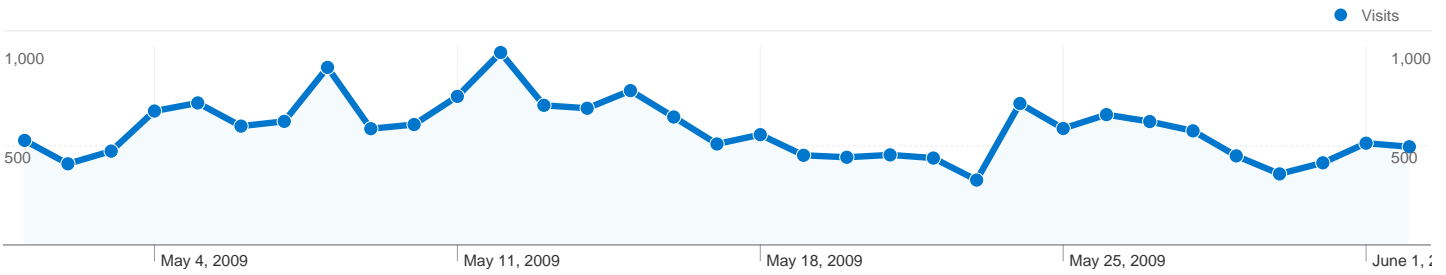

All traffic sources sent a total of 19,206 visits

28.24% Direct Traffic

44.69% Referring Sites

27.06% Search Engines

- **Referring Sites**
  8,584.00 (44.69%)
- **Direct Traffic**
  5,424.00 (28.24%)
- **Search Engines**
  5,198.00 (27.06%)

Top Traffic Sources

Sources	Visits	% visits	Keywords	Visits	% visits
(direct) ((none))	5,424	28.24%	farmers for the future	755	14.52%
google (organic)	4,570	23.79%	farmersforthefuture	203	3.91%
agriculture.com (referral)	2,108	10.98%	farmersforthefuture.com	191	3.67%
facebook.com (referral)	965	5.02%	brady smith hastings iowa	173	3.33%
images.google.com (referral)	606	3.16%	farmer for the future	115	2.21%