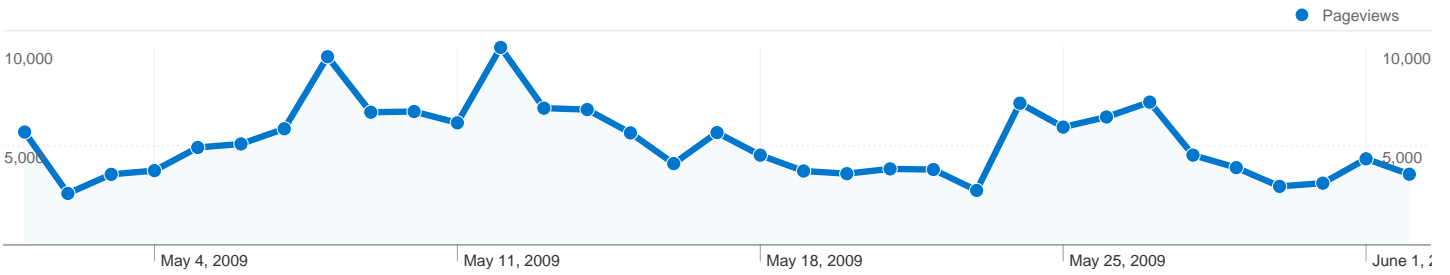

Pages on this site were viewed a total of 170,970 times

170,970 Pageviews

114,754 Unique Views

33.98% Bounce Rate

Top Content

Pages	Pageviews	% Pageviews
/	25,899	15.15%
/profile/EricBaeten	3,277	1.92%
/profiles/members/	2,494	1.46%
/photo	2,385	1.39%
/forum	2,149	1.26%