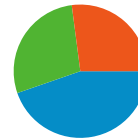

Technical Profile

Browser	Visits	% visits	Connection Speed	Visits	% visits
Internet Explorer	13,290	69.20%	Unknown	7,176	37.36%
Firefox	4,048	21.08%	DSL	4,919	25.61%
Safari	1,206	6.28%	Cable	4,885	25.43%
Chrome	494	2.57%	T1	1,229	6.40%
Opera	99	0.52%	Dialup	804	4.19%

All traffic sources sent a total of 19,206 visits

28.24% Direct Traffic

44.69% Referring Sites

27.06% Search Engines

- **Referring Sites**
8,584.00 (44.69%)
- **Direct Traffic**
5,424.00 (28.24%)
- **Search Engines**
5,198.00 (27.06%)