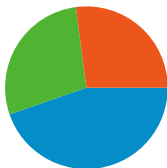

Site Usage

19,206 Visits

33.98% Bounce Rate

170,970 Pageviews

00:05:54 Avg. Time on Site

8.90 Pages/Visit

41.89% % New Visits

Visitors Overview

Visitors
9,273

Map Overlay world

Traffic Sources Overview

- **Referring Sites**
8,584.00 (44.69%)
- **Direct Traffic**
5,424.00 (28.24%)
- **Search Engines**
5,198.00 (27.06%)

Content Overview

Pages	Pageviews	% Pageviews
/	25,899	15.15%
/profile/EricBaeten	3,277	1.92%
/profiles/members/	2,494	1.46%
/photo	2,385	1.39%
/forum	2,149	1.26%

19,206 visits came from 111 countries/territories

Site Usage						
Visits	Pages/Visit	Avg. Time on Site	% New Visits	Bounce Rate		
19,206 % of Site Total: 100.00%	8.90 Site Avg: 8.90 (0.00%)	00:05:54 Site Avg: 00:05:54 (0.00%)	41.92% Site Avg: 41.89% (0.09%)	33.98% Site Avg: 33.98% (0.00%)		
Country/Territory	Visits	Pages/Visit	Avg. Time on Site	% New Visits	Bounce Rate	
United States	17,154	9.14	00:06:06	38.61%	32.75%	
Canada	570	5.49	00:03:10	72.28%	51.05%	
Argentina	127	5.06	00:02:49	12.60%	18.11%	
United Kingdom	124	3.40	00:01:29	92.74%	54.84%	
Germany	101	6.92	00:01:37	71.29%	43.56%	
South Africa	76	12.08	00:21:39	30.26%	21.05%	
Spain	74	6.43	00:05:57	25.68%	41.89%	
Australia	66	2.85	00:02:50	86.36%	53.03%	
France	60	5.03	00:02:06	80.00%	48.33%	

Pages on this site were viewed a total of 170,970 times

 170,970 Pageviews

 114,754 Unique Views

 33.98% Bounce Rate

Top Content

Pages	Pageviews	% Pageviews
/	25,899	15.15%
/profile/EricBaeten	3,277	1.92%
/profiles/members/	2,494	1.46%
/photo	2,385	1.39%
/forum	2,149	1.26%